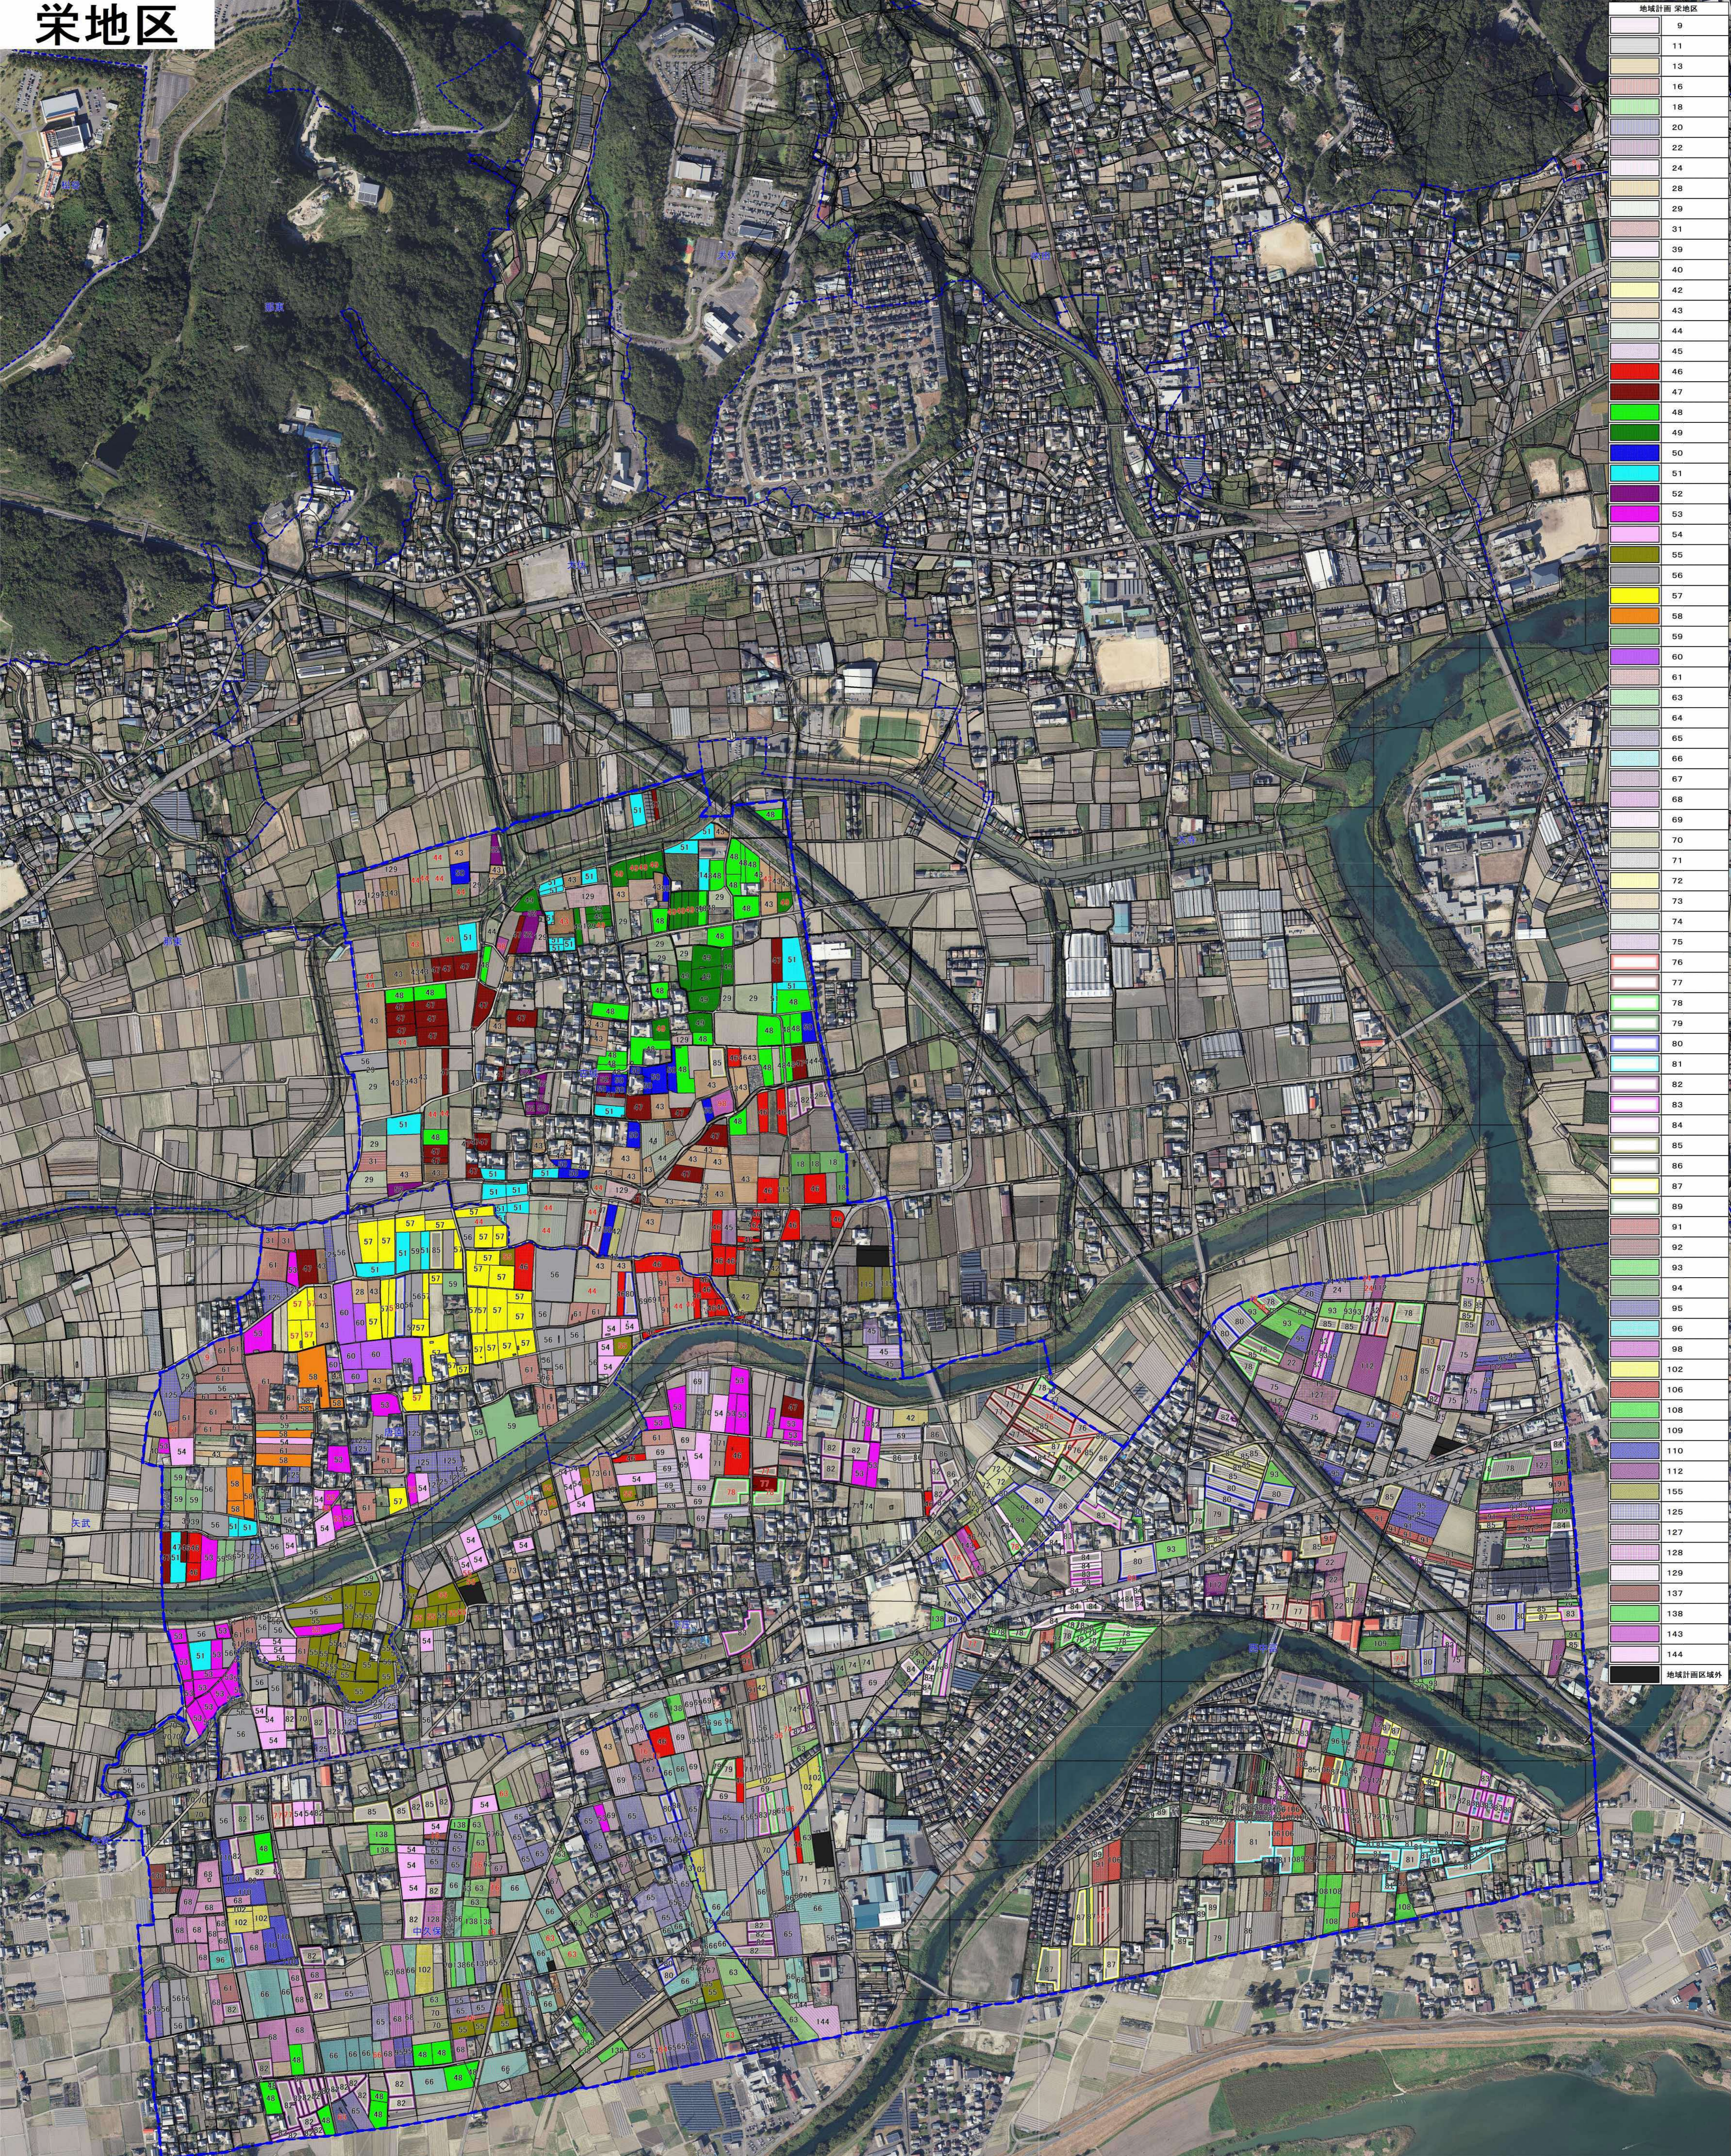

栄地区

Color/Pattern	Category Number
Light Gray	9
Light Gray	11
Light Gray	13
Light Gray	16
Light Green	18
Light Green	20
Light Green	22
Light Green	24
Light Green	28
Light Green	29
Light Green	31
Light Green	39
Light Green	40
Light Green	42
Light Green	43
Light Green	44
Light Green	45
Light Green	46
Red	47
Green	48
Green	49
Blue	50
Cyan	51
Purple	52
Magenta	53
Pink	54
Olive Green	55
Gray	56
Yellow	57
Orange	58
Light Green	59
Light Green	60
Light Green	61
Light Green	63
Light Green	64
Light Green	65
Light Green	66
Light Green	67
Light Green	68
Light Green	69
Light Green	70
Light Green	71
Light Green	72
Light Green	73
Light Green	74
Light Green	75
Light Green	76
Light Green	77
Light Green	78
Light Green	79
Light Green	80
Light Green	81
Light Green	82
Light Green	83
Light Green	84
Light Green	85
Light Green	86
Light Green	87
Light Green	89
Light Green	91
Light Green	92
Light Green	93
Light Green	94
Light Green	95
Light Green	96
Light Green	98
Light Green	102
Light Green	106
Light Green	108
Light Green	109
Light Green	110
Light Green	112
Light Green	155
Light Green	125
Light Green	127
Light Green	128
Light Green	129
Light Green	137
Light Green	138
Light Green	143
Light Green	144
Black	地域計画区域外